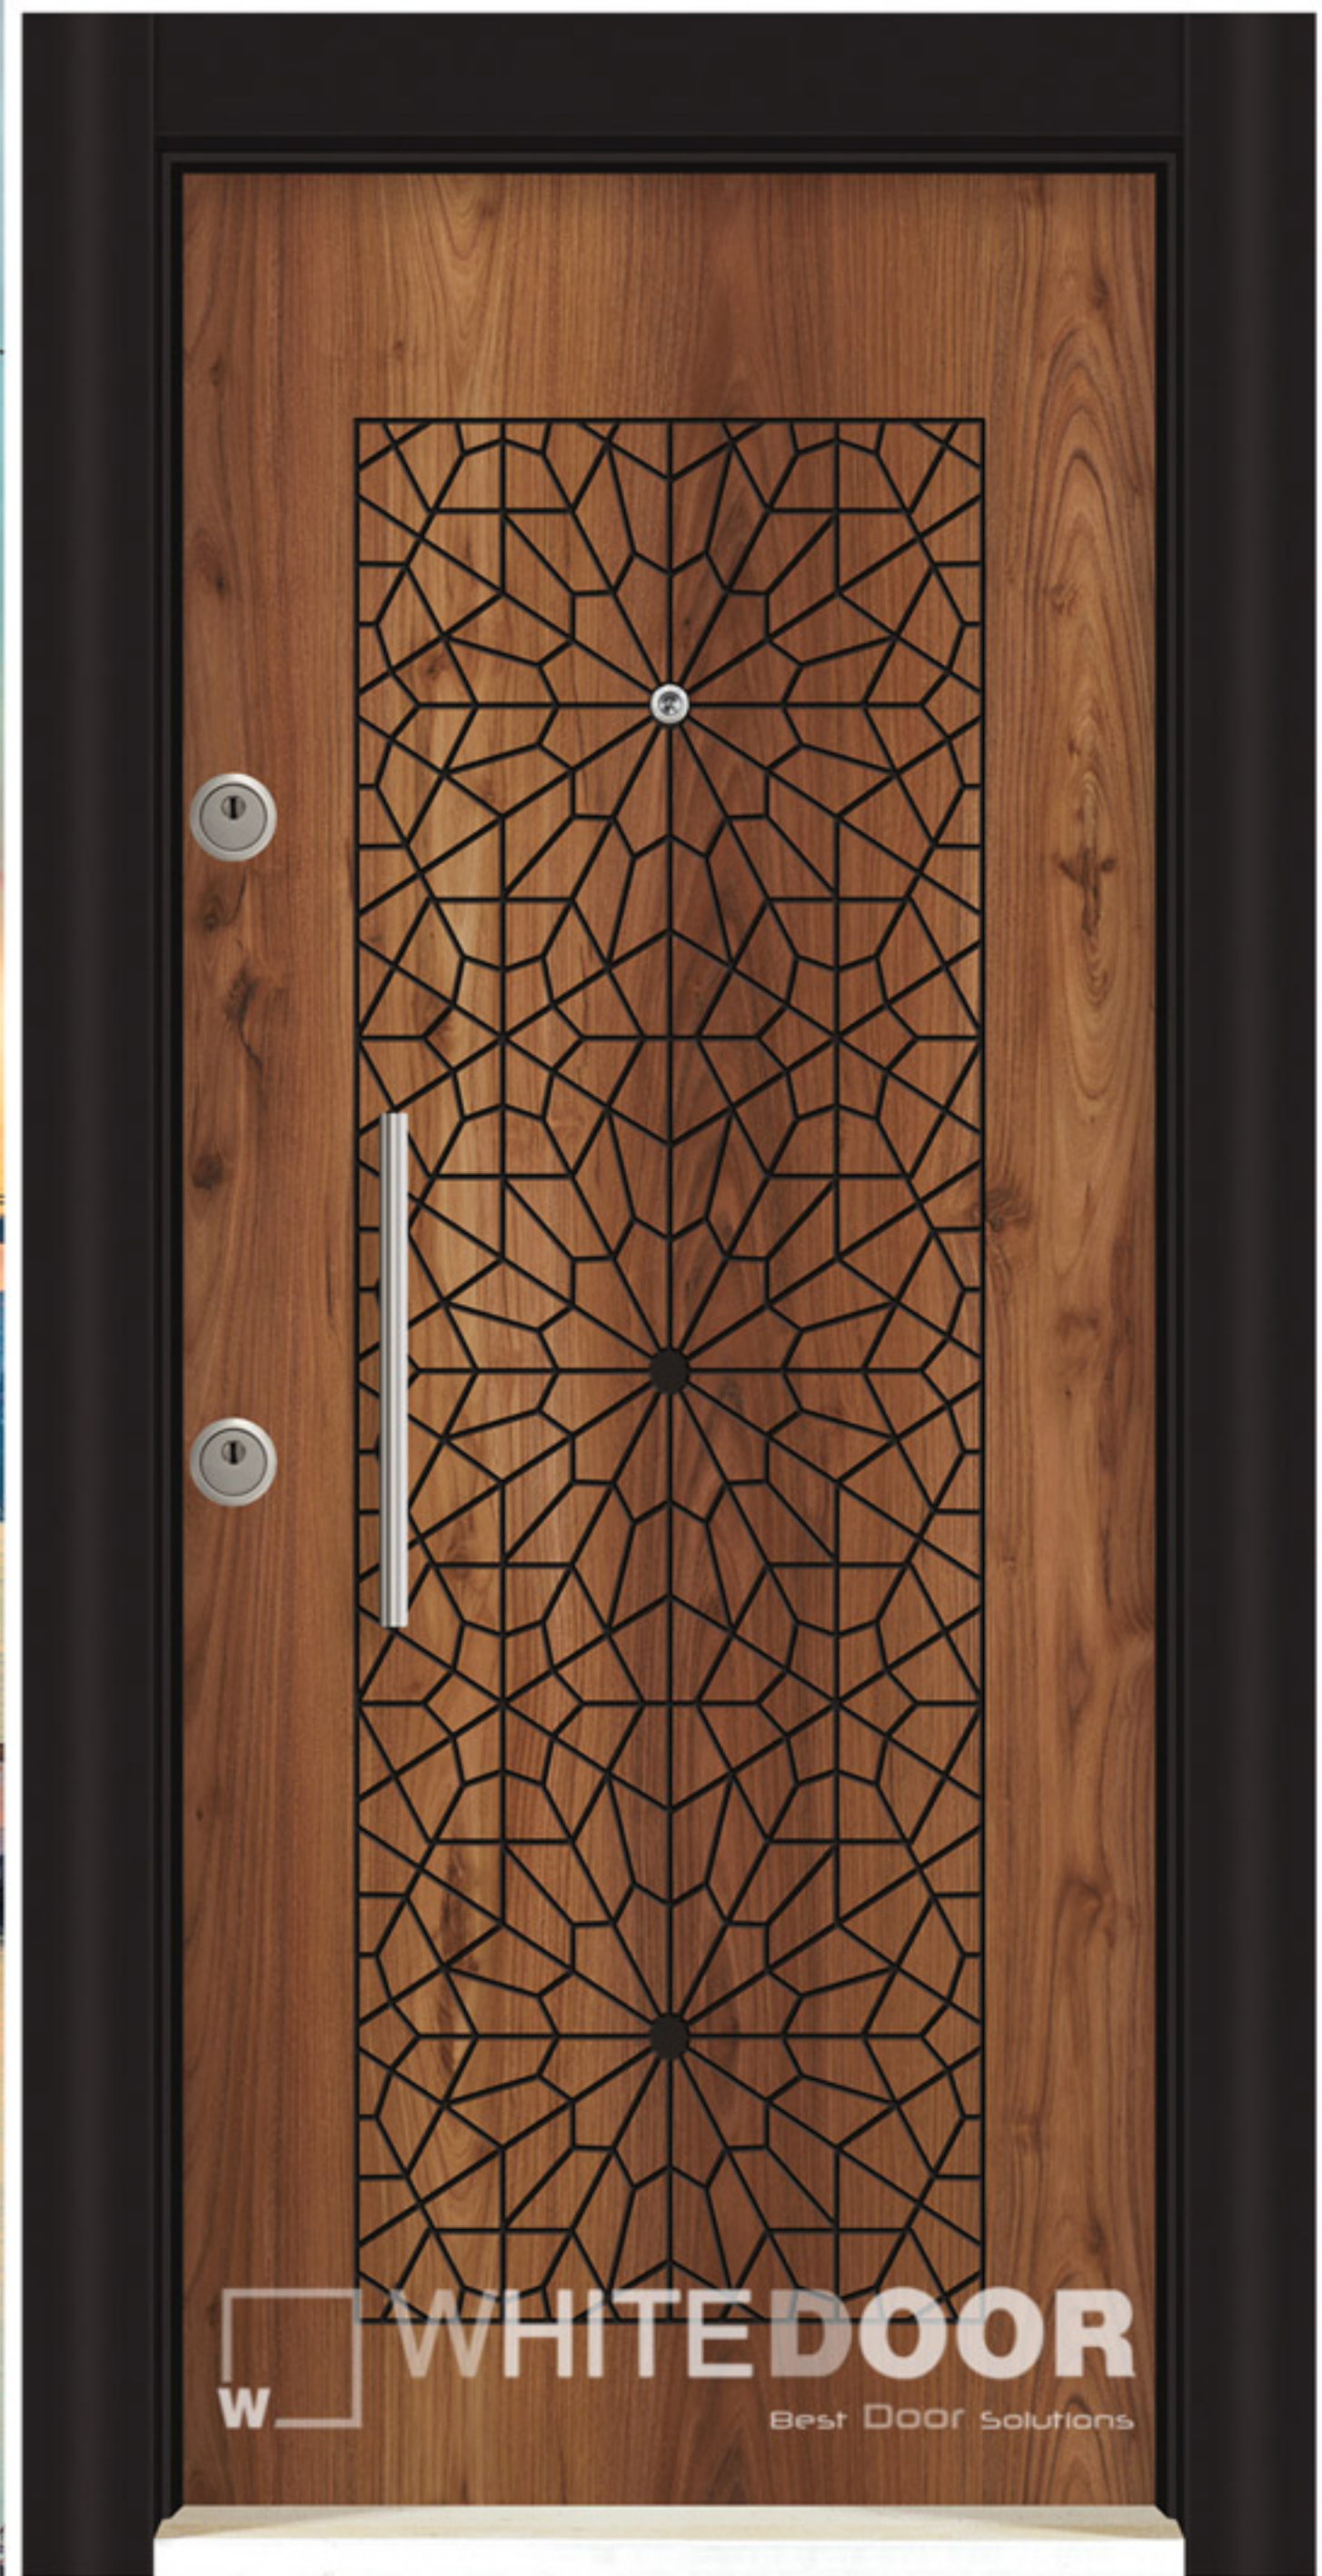

WHITE DOOR
Best Door Solutions