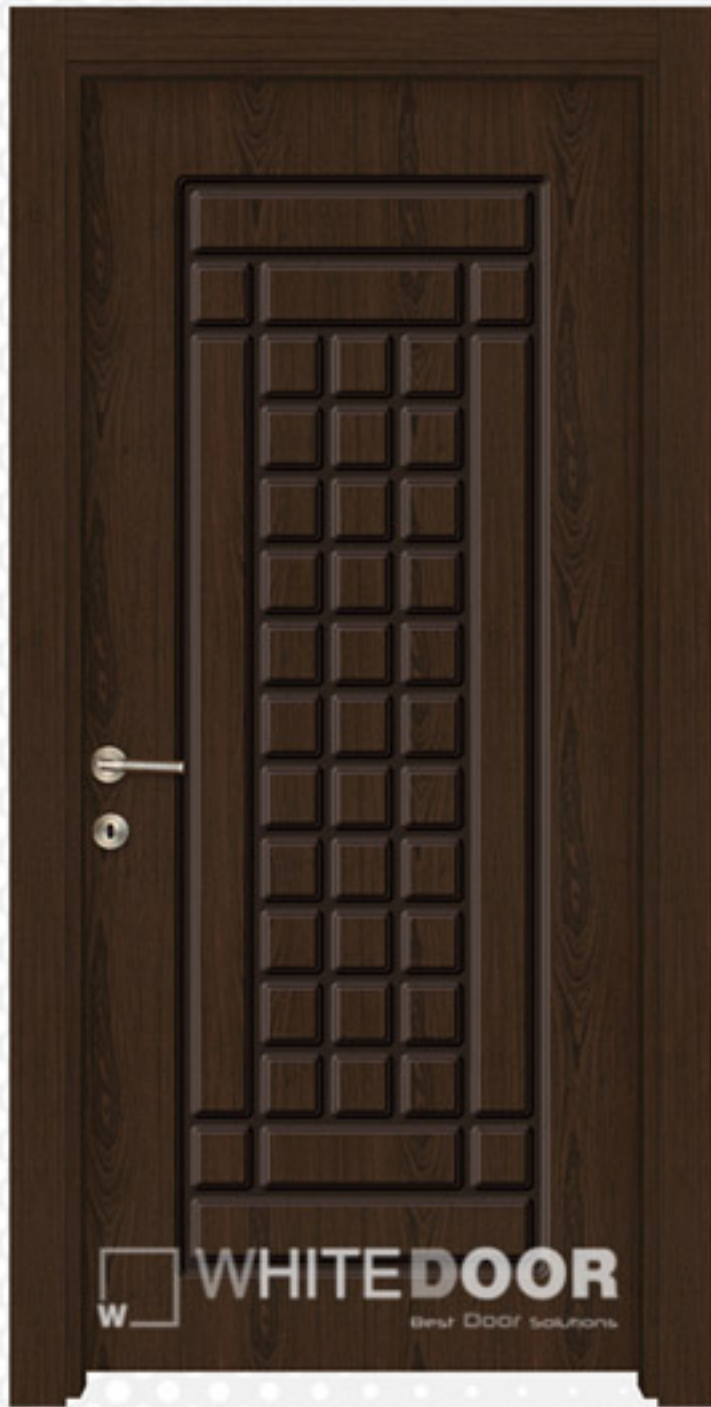

RUSTIC WALNUT SERIES

WHITE DOOR

Best Door Solutions

WHITE DOOR

Best Door Solutions

W 751

W 752

W 753